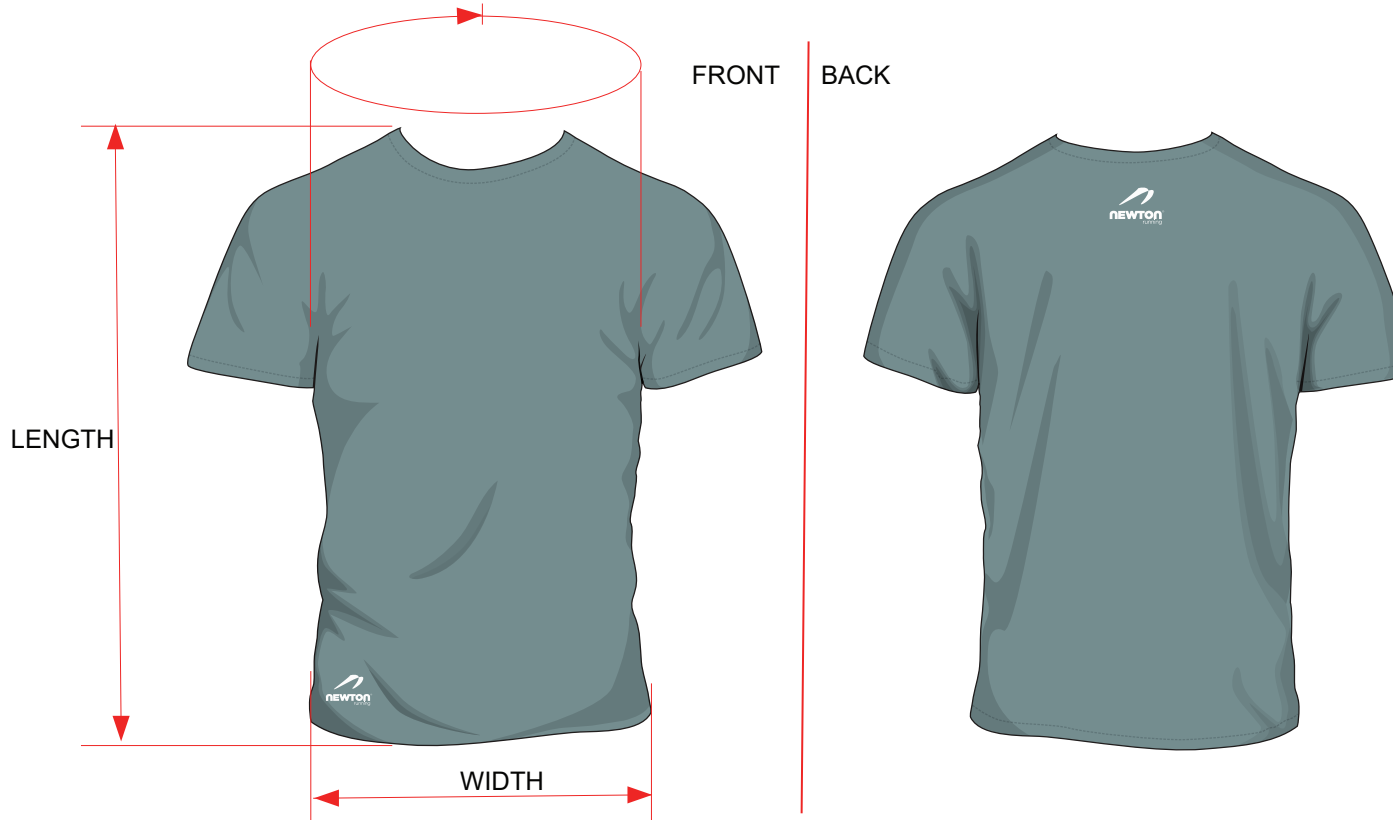

SIZE-CHART

CHILDREN SIZECHART RUNNING SHIRT (CM)

	S	M	L
FULL CHEST	86	91	97
WIDTH	41	46	48
LENGTH	64	66	69